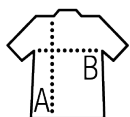

## Style

---

Straight cut  
Long sleeves  
2 button classic collar  
Adjustable cuffs with buttons and bound slits

## Available sizes

---

Sizes	S	M	L	XL	XXL	3XL	4XL
A/B	78/55	80/58	82/61	84/64	86/67	88/70	90/73